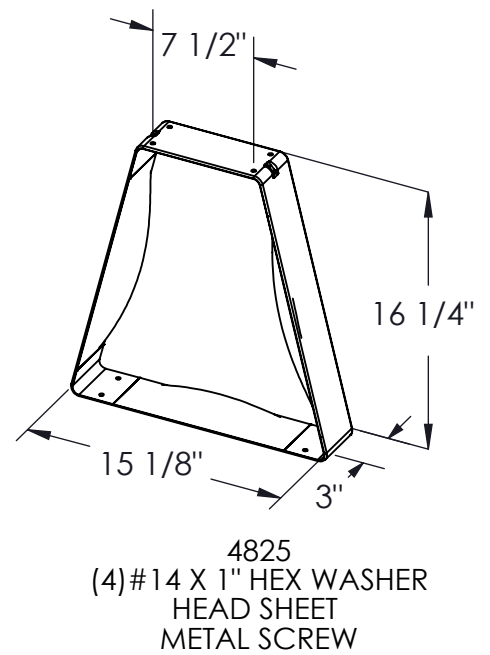

PEDESTAL ARRANGEMENT

ALL PEDESTALS TO BE LOCATED 12" FROM EACH END WITH A MAXIMUM OF 6'0" SPACING. ON BENCH LENGTHS GREATER THAN 8'0", (3) PEDESTALS ARE REQUIRED.

8032 PEDESTAL ANCHORING

PEDESTAL TO BENCH TOP ATTACHMENT HARDWARE