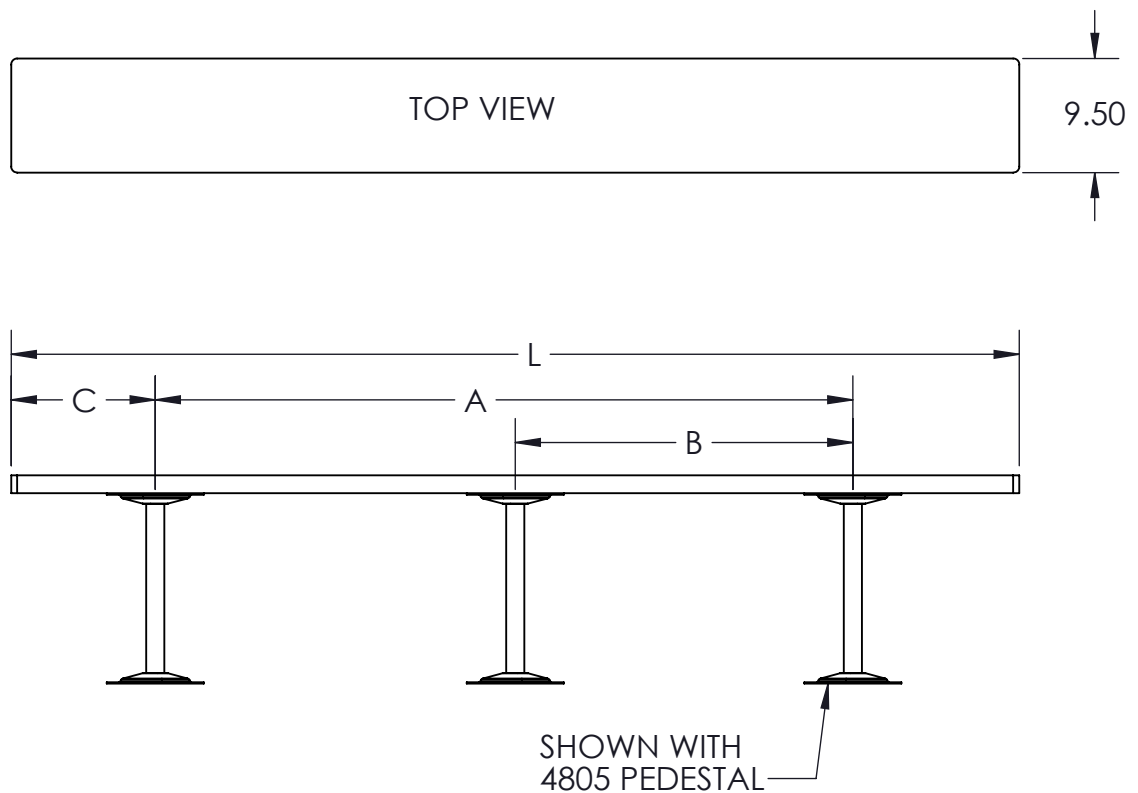

PEDESTAL ARRANGEMENT

ALL PEDESTALS TO BE LOCATED 12" FROM EACH END WITH A MAXIMUM OF 6'0" SPACING. ON BENCH LENGTHS GREATER THAN 8'0", (3) PEDESTALS ARE REQUIRED.

8032 PEDESTAL ANCHORING

PEDESTAL TO BENCH TOP ATTACHMENT HARDWARE

NOTE: FLOOR ANCHORS
SUPPLIED BY OTHERS

BENCHES & TOPS

QTY. OF PEDESTALS	
3 FT.	2
4 FT.	2
5 FT.	2
6 FT.	2
7 FT.	2
8 FT.	2
9 FT.	3
10 FT.	3
11 FT.	3
12 FT.	3
13 FT.	3
14 FT.	3
15 FT.	4

LENGTH	L	A	B	C
3 FT.	36"	24"	X	6"
4 FT.	48"	32"	X	8"
5 FT.	60"	40"	X	10"
6 FT.	72"	48"	X	12"
7 FT.	84"	60"	X	12"
8 FT.	96"	72"	X	12"
9 FT.	108"	84"	42"	12"
10 FT.	120"	96"	48"	12"
11 FT.	132"	108"	54"	12"
12 FT.	144"	120"	60"	12"
13 FT.	156"	132"	66"	12"
14 FT.	168"	144"	72"	12"
15 FT.	180"	156"	52"	12"