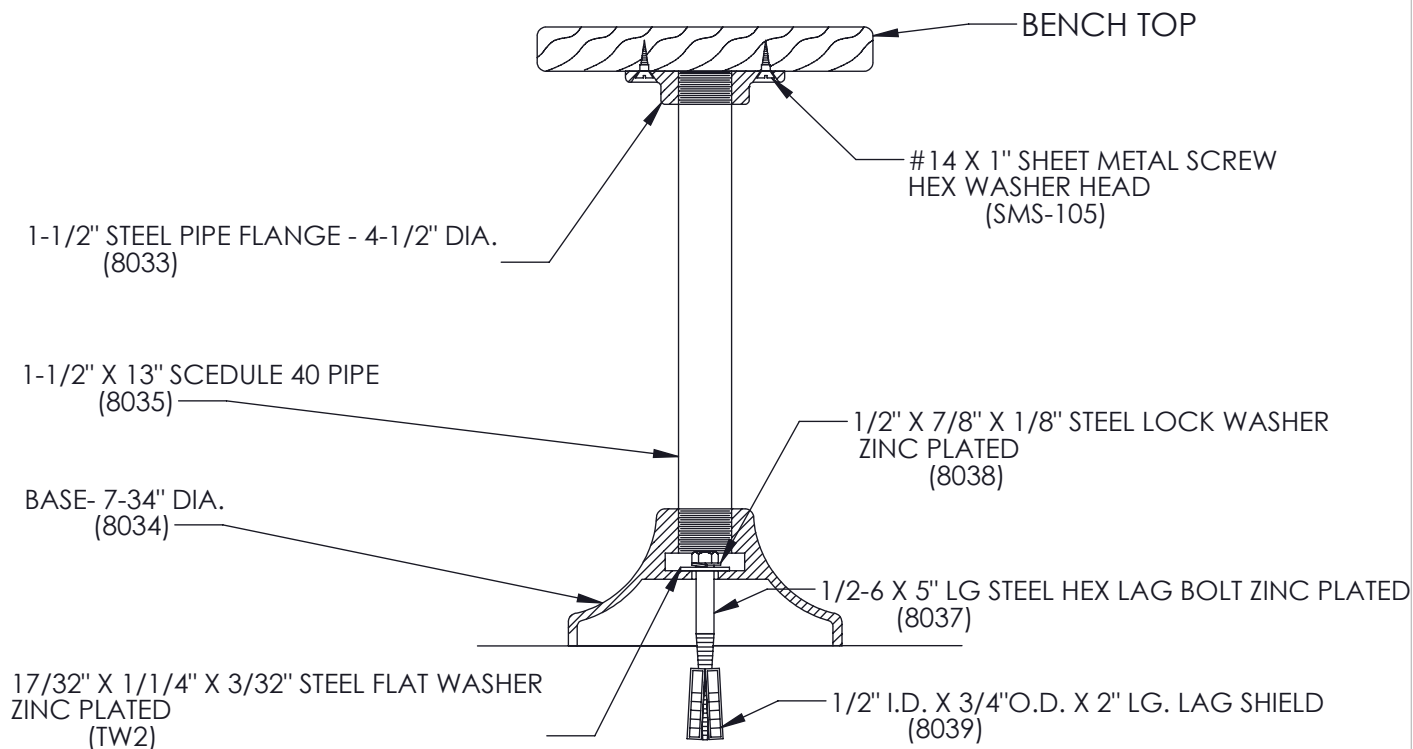

800-776-1342
info@ListIndustries.com
www.ListIndustries.com

GENERAL ASSEMBLY FOR PEDESTALS

USING THE PEDESTAL AS A TEMPLATE, LOCATE CENTERS. DRILL $3/16$ " HOLES AND ATTACH WITH THE SCREWS PROVIDED. FLOOR ANCHORS ARE PROVIDED BY THE INSTALLER. RECOMMENDED HILTI ALUMINUM HIT ANCHORS CAT. NO. 5400192 OR $1/4$ " X 2" TAP-COM.

PEDESTAL ARRANGEMENT

ALL PEDESTALS TO BE LOCATED 12" FROM EACH END WITH A MAXIMUM OF 6'0" SPACING. ON BENCH LENGTHS GREATER THAN 8'0", (3) PEDESTALS ARE REQUIRED.

8032 PEDESTAL ANCHORING

PEDESTAL TO BENCH TOP ATTACHMENT HARDWARE

NOTE: FLOOR ANCHORS
SUPPLIED BY OTHERS

BENCHES & TOPS

QTY. OF PEDESTALS	
3 FT.	2
4 FT.	2
5 FT.	2
6 FT.	2
7 FT.	2
8 FT.	2
9 FT.	3
10 FT.	3
11 FT.	3
12 FT.	3
13 FT.	3
14 FT.	3
15 FT.	4

LENGTH	L	A	B	C
3 FT.	36"	24"	X	6"
4 FT.	48"	32"	X	8"
5 FT.	60"	40"	X	10"
6 FT.	72"	48"	X	12"
7 FT.	84"	60"	X	12"
8 FT.	96"	72"	X	12"
9 FT.	108"	84"	42"	12"
10 FT.	120"	96"	48"	12"
11 FT.	132"	108"	54"	12"
12 FT.	144"	120"	60"	12"
13 FT.	156"	132"	66"	12"
14 FT.	168"	144"	72"	12"
15 FT.	180"	156"	52"	12"