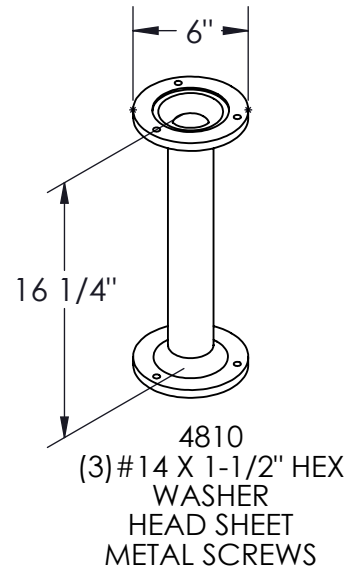

800-776-1342
info@ListIndustries.com
www.ListIndustries.com

GENERAL ASSEMBLY FOR PEDESTALS

USING THE PEDESTAL AS A TEMPLATE, LOCATE CENTERS. DRILL $3/16$ " HOLES AND ATTACH WITH THE SCREWS PROVIDED. FLOOR ANCHORS ARE PROVIDED BY THE INSTALLER. RECOMMENDED HILTI ALUMINUM HIT ANCHORS CAT. NO. 5400192 OR $1/4$ " X 2" TAP-COM.

PEDESTAL ARRANGEMENT

ALL PEDESTALS TO BE LOCATED 12" FROM EACH END WITH A MAXIMUM OF 6'0" SPACING. ON BENCH LENGTHS GREATER THAN 8'0", (3) PEDESTALS ARE REQUIRED.

8032 PEDESTAL ANCHORING

PEDESTAL TO BENCH TOP ATTACHMENT HARDWARE

NOTE: FLOOR ANCHORS
SUPPLIED BY OTHERS

BENCHES & TOPS

QTY. OF PEDESTALS	
3 FT.	2
4 FT.	2
5 FT.	2
6 FT.	2
7 FT.	2
8 FT.	2
9 FT.	3
10 FT.	3
11 FT.	3
12 FT.	3
13 FT.	3
14 FT.	3
15 FT.	4

LENGTH	L	A	B	C
3 FT.	36"	24"	X	6"
4 FT.	48"	32"	X	8"
5 FT.	60"	40"	X	10"
6 FT.	72"	48"	X	12"
7 FT.	84"	60"	X	12"
8 FT.	96"	72"	X	12"
9 FT.	108"	84"	42"	12"
10 FT.	120"	96"	48"	12"
11 FT.	132"	108"	54"	12"
12 FT.	144"	120"	60"	12"
13 FT.	156"	132"	66"	12"
14 FT.	168"	144"	72"	12"
15 FT.	180"	156"	52"	12"