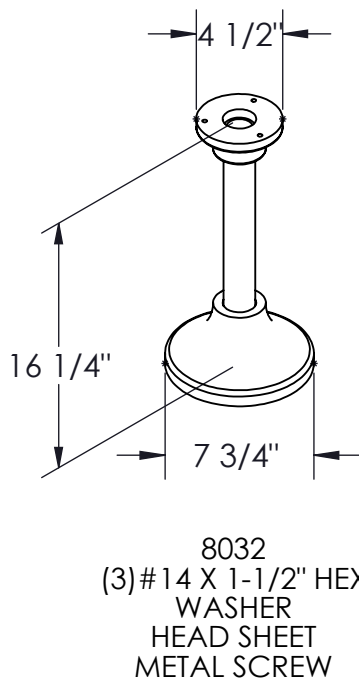

800-776-1342
info@ListIndustries.com
www.ListIndustries.com

GENERAL ASSEMBLY FOR PEDESTALS

USING THE PEDESTAL AS A TEMPLATE, LOCATE CENTERS. DRILL $3/16$ " HOLES AND ATTACH WITH THE SCREWS PROVIDED. FLOOR ANCHORS ARE PROVIDED BY THE INSTALLER. RECOMMENDED HILTI ALUMINUM HIT ANCHORS CAT. NO. 5400192 OR $1/4$ " X 2" TAP-COM.

PEDESTAL ARRANGEMENT

ALL PEDESTALS TO BE LOCATED 12" FROM EACH END WITH A MAXIMUM OF 6'0" SPACING. ON BENCH LENGTHS GREATER THAN 8'0", (3) PEDESTALS ARE REQUIRED.

8032 PEDESTAL ANCHORING

PEDESTAL TO BENCH TOP ATTACHMENT HARDWARE

NOTE: FLOOR ANCHORS
SUPPLIED BY OTHERS

BENCHES & TOPS

QTY. OF PEDESTALS	
3 FT.	2
4 FT.	2
5 FT.	2
6 FT.	2
7 FT.	2
8 FT.	2
9 FT.	3
10 FT.	3
11 FT.	3
12 FT.	3
13 FT.	3
14 FT.	3
15 FT.	4

LENGTH	L	A	B	C
3 FT.	36"	24"	X	6"
4 FT.	48"	32"	X	8"
5 FT.	60"	40"	X	10"
6 FT.	72"	48"	X	12"
7 FT.	84"	60"	X	12"
8 FT.	96"	72"	X	12"
9 FT.	108"	84"	42"	12"
10 FT.	120"	96"	48"	12"
11 FT.	132"	108"	54"	12"
12 FT.	144"	120"	60"	12"
13 FT.	156"	132"	66"	12"
14 FT.	168"	144"	72"	12"
15 FT.	180"	156"	52"	12"