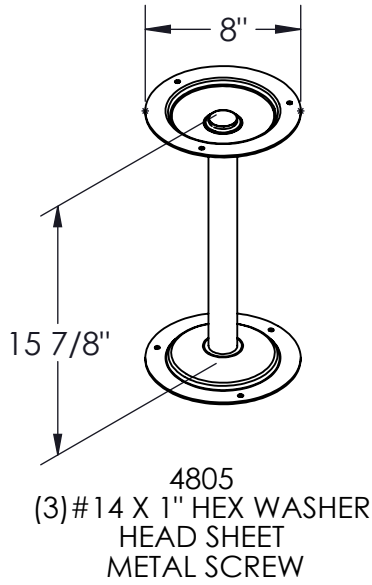

800-776-1342
info@ListIndustries.com
www.ListIndustries.com

GENERAL ASSEMBLY FOR PEDESTALS

USING THE PEDESTAL AS A TEMPLATE, LOCATE CENTERS. DRILL $3/16$ " HOLES AND ATTACH WITH THE SCREWS PROVIDED. FLOOR ANCHORS ARE PROVIDED BY THE INSTALLER. RECOMMENDED HILTI ALUMINUM HIT ANCHORS CAT. NO. 5400192 OR $1/4$ " X 2" TAP-COM.

PEDESTAL ARRANGEMENT

ALL PEDESTALS TO BE LOCATED 12" FROM EACH END WITH A MAXIMUM OF 6'0" SPACING. ON BENCH LENGTHS GREATER THAN 8'0", (3) PEDESTALS ARE REQUIRED.

8032 PEDESTAL ANCHORING

PEDESTAL TO BENCH TOP ATTACHMENT HARDWARE

NOTE: FLOOR ANCHORS
SUPPLIED BY OTHERS

BENCHES & TOPS

QTY. OF PEDESTALS	
3 FT.	2
4 FT.	2
5 FT.	2
6 FT.	2
7 FT.	2
8 FT.	2
9 FT.	3
10 FT.	3
11 FT.	3
12 FT.	3
13 FT.	3
14 FT.	3
15 FT.	4

LENGTH	L	A	B	C
3 FT.	36"	24"	X	6"
4 FT.	48"	32"	X	8"
5 FT.	60"	40"	X	10"
6 FT.	72"	48"	X	12"
7 FT.	84"	60"	X	12"
8 FT.	96"	72"	X	12"
9 FT.	108"	84"	42"	12"
10 FT.	120"	96"	48"	12"
11 FT.	132"	108"	54"	12"
12 FT.	144"	120"	60"	12"
13 FT.	156"	132"	66"	12"
14 FT.	168"	144"	72"	12"
15 FT.	180"	156"	52"	12"