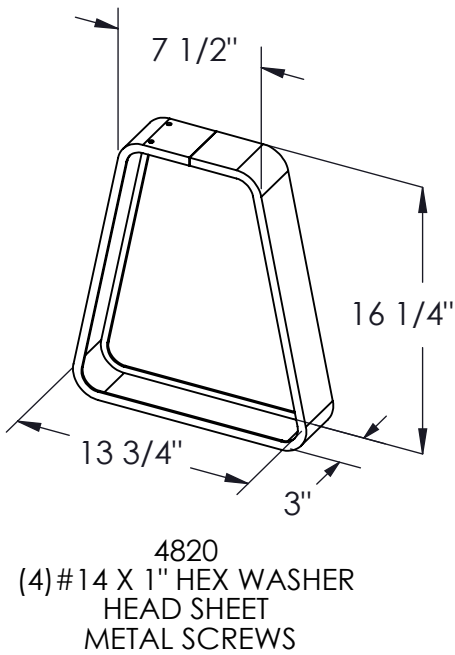

PEDESTAL ARRANGEMENT

ALL PEDESTALS TO BE LOCATED 12" FROM EACH END WITH A MAXIMUM OF 6'0" SPACING. ON BENCH LENGTHS GREATER THAN 8'0", (3) PEDESTALS ARE REQUIRED.

8032 PEDESTAL ANCHORING

PEDESTAL TO BENCH TOP ATTACHMENT HARDWARE

NOTE: FLOOR ANCHORS
SUPPLIED BY OTHERS

BENCHES & TOPS

QTY. OF PEDESTALS	
3 FT.	2
4 FT.	2
5 FT.	2
6 FT.	2
7 FT.	2
8 FT.	2
9 FT.	3
10 FT.	3
11 FT.	3
12 FT.	3
13 FT.	3
14 FT.	3
15 FT.	4

LENGTH	L	A	B	C
3 FT.	36"	24"	X	6"
4 FT.	48"	32"	X	8"
5 FT.	60"	40"	X	10"
6 FT.	72"	48"	X	12"
7 FT.	84"	60"	X	12"
8 FT.	96"	72"	X	12"
9 FT.	108"	84"	42"	12"
10 FT.	120"	96"	48"	12"
11 FT.	132"	108"	54"	12"
12 FT.	144"	120"	60"	12"
13 FT.	156"	132"	66"	12"
14 FT.	168"	144"	72"	12"
15 FT.	180"	156"	52"	12"